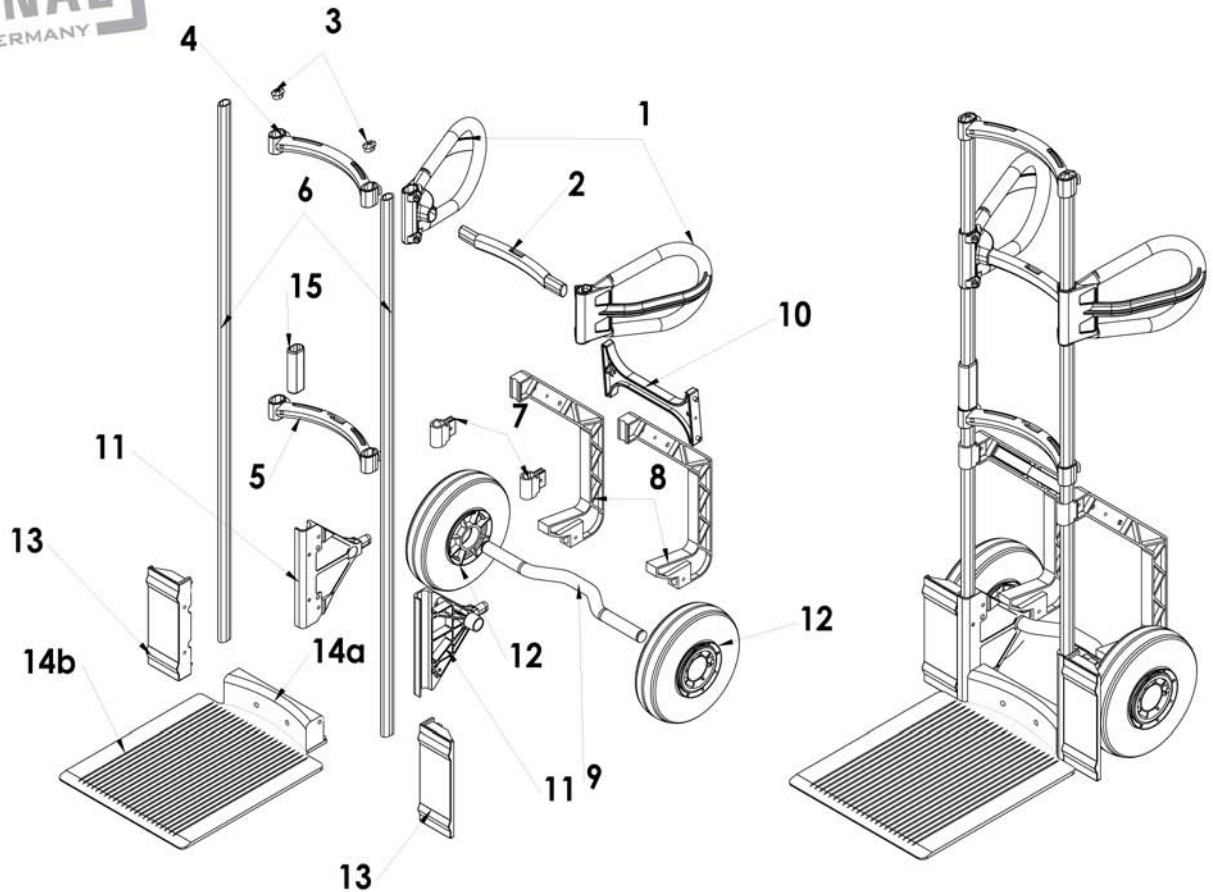

A3

Spare parts for hand truck
Type 233 818 25

THE ORIGINAL
MADE IN GERMANY

Qty.	Diagram no.	Description	Part no.
		Hand truck, complete	233 818 25
	1	Dog-ear handle with knuckle protection	101 1 893
	2	Connector for dog-ear handles	101 1 884
	3	Plug for elliptical tube	101 1 872
	4	Crossbar <u>without</u> slit	101 1 869
	5	Crossbar <u>with</u> slit	101 1 870
	6	Elliptical aluminium tube, 1,30 m	101 1 743
	1-6	Frame, complete with dog-ear handles	101 1 842
	7	Connecting clips	101 1 877

Qty.	Diagram no.	Description	Part no.
	8	Supporting skids, grey	101 1 875
	9	Aluminium axle, bent, 440mm	101 1 131
	10	Connector for skids	101 1 876
	11	Axle support, big	101 1 001
	12	Wheel no. 25, AIRLEX	880 0 025
	13	Wheelguard, blue	101 1 011
	14a	Shovel stick	101 1 039
	14b	Foot plate no. 8	101 1 418
	14a+b	Shovel no. 8, aluminium, complete	101 1 408
	15	EXPRESSO O'Marker	301 3 022BL