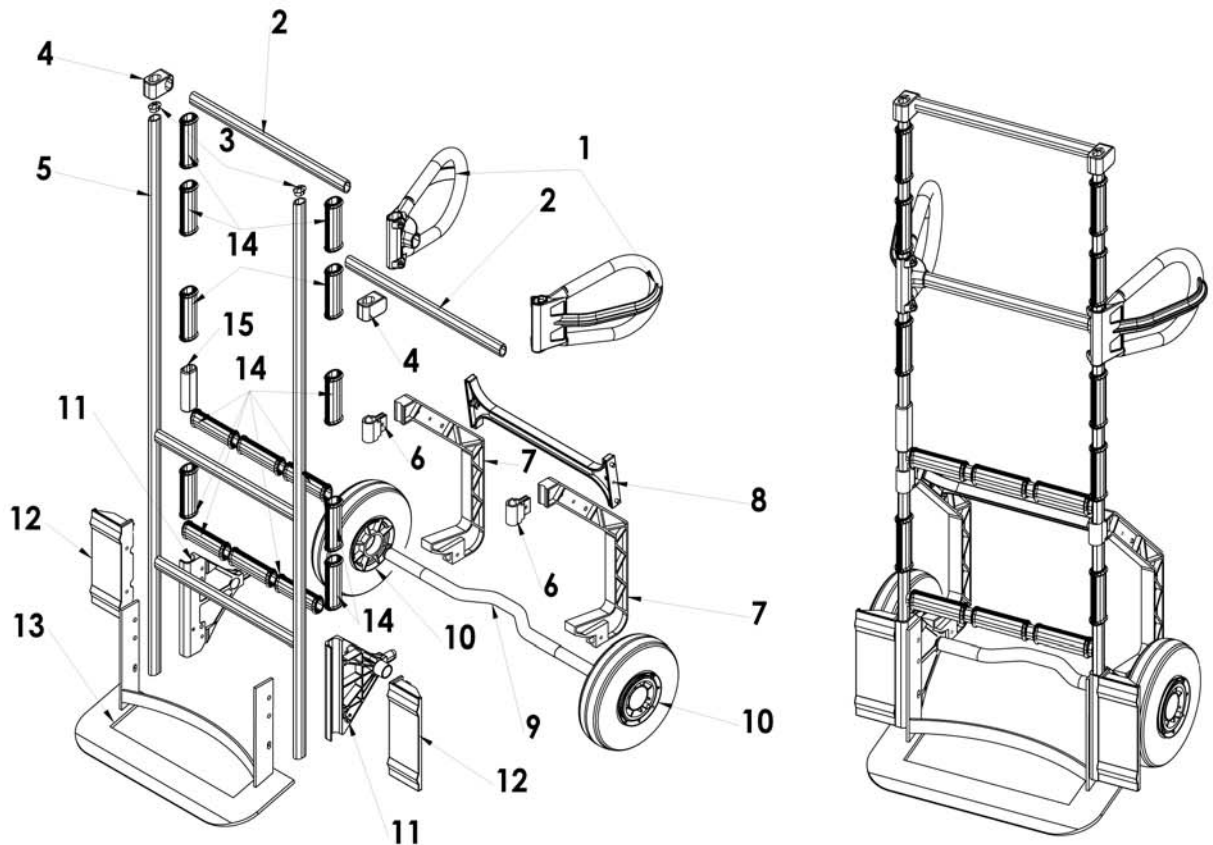

A8

Spare parts for hand truck
Type 634 636 21

THE ORIGINAL
MADE IN GERMANY

Qty.	Diagram no.	Description	Part no.
		Hand truck, complete	634 636 21
	1	Dog-ear handle with knuckle protection	101 1 893
	2	Connector for dog-ear handles	101 1 885
	3	Plug for elliptical tube	101 1 872
	4	Tube connector	101 1 871
	1-5	Frame, complete	101 1 156
	6	Connecting clips	101 1 877
	7	Supporting skids, grey	101 1 875

Qty.	Diagram no.	Description	Part no.
	8	Connector for skids	101 1 891
	9	Aluminium axle, bent, 600 mm	101 1 138
	10	Wheel no. 21, radial tread	880 0 021
	11	Axle support, big	101 1 001
	12	Wheelguard, blue	101 1 011
	13	Steel shovel	101 1 531
	14	Grey rubber protector	304 3 033
	15	EXPRESSO O'Marker	301 3 022BL