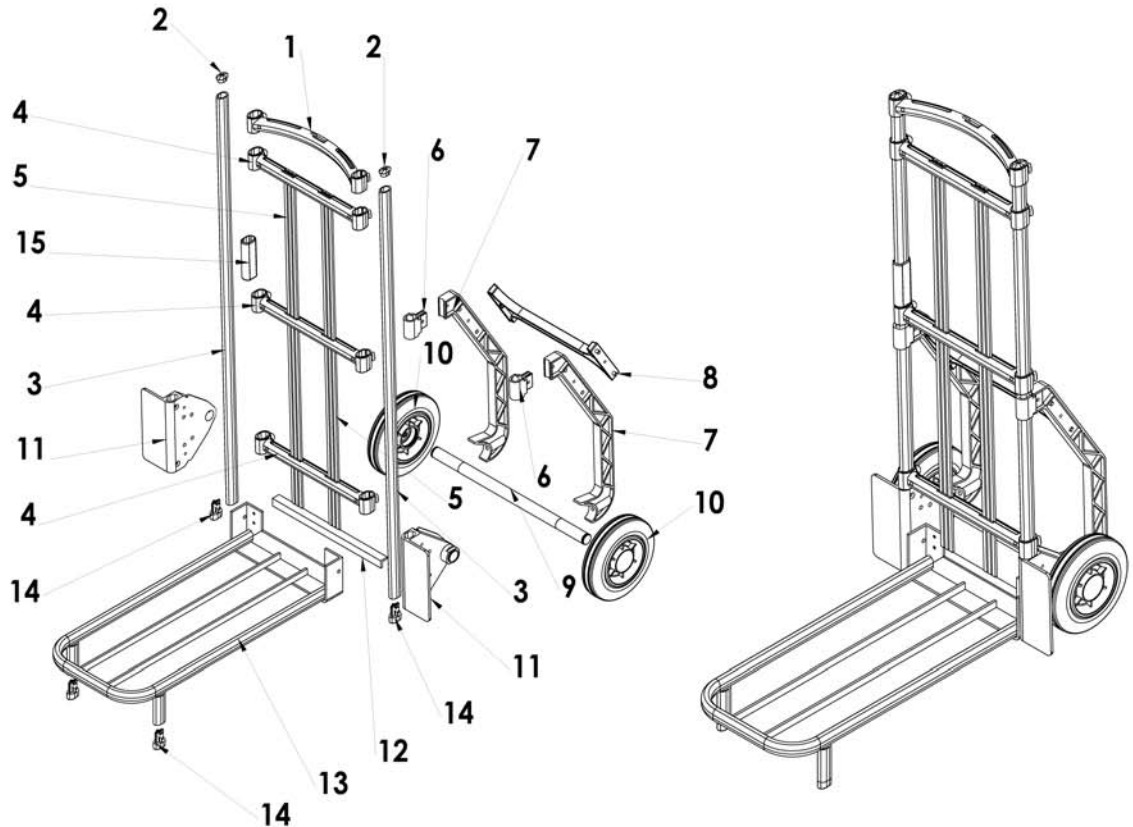

A2

Spare parts for hand truck
Type 821 270 42 01G

THE ORIGINAL
MADE IN GERMANY

Qty.	Diagram no.	Description	Part no.
		Hand truck, complete	821 270 42 01G
1		Crossbar <u>with</u> slit	101 1 890
2		Plug for elliptical tube	101 1 872
3		Elliptical aluminium tube, 1,10 m	101 1 741
4		Crossbar straight, <u>with</u> slit	101 1 911
1-4		Frame, complete, 1,10 m	101 1 759G
5		Centre strut, aluminium	601 6 612
6		Connecting clips	101 1 877
7		Supporting skids, grey	101 1 874

Qty.	Diagram no.	Description	Part no.
	8	Connector for skids	101 1 879
	9	Aluminium axle, straight, 475 mm	101 1 133
	10	Wheel no. 42, complete	880 0 042GR
	11	Axle support, grey	102 1 880GR
	12	Shovel stopper	101 1 892
	13	Tube shovel, 600 mm	101 1 177
	14	Tube end plug, short	101 1 861
	15	EXPRESSO O'Marker	301 3 022BL