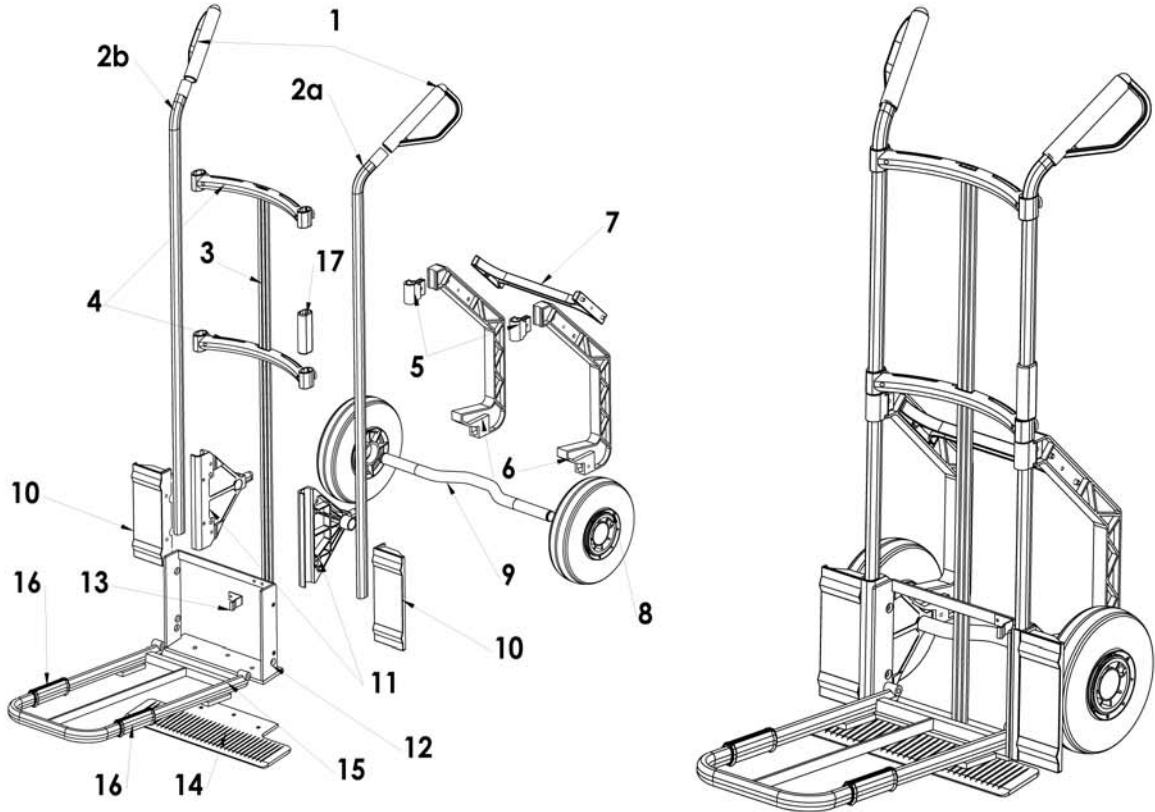

B3

Spare parts for hand truck
Type 822 820 21

THE ORIGINAL
MADE IN GERMANY

Qty.	Diagram no.	Description	Part no.
		Hand truck, complete	821 820 421
1		Safety handle	1071
	2a	Left frame tube, 1,14 m	104 1 542
	2b	Right frame tube, 1,14 m	105 1 542
	3	Centre strut, alu	601 6 612
	4	Crossbar <u>with</u> slit	101 1 890
	5	Connecting clips	101 1 877
	6	Supporting skids, grey	101 1 875
	7	Connector for skids	101 1 879
	8	Wheel no. 21, radial tread	880 0 021

Qty.	Diagram no.	Description	Part no.
	9	Aluminium axle, bent	101 1 137
	10	Wheelguard, blue	101 1 011
	11	Axle support, big	101 1 001
	12	Shovel stick	103 1 039 01
	13	Retainer spring	102 1 901
	14	Foot plate no. 6	101 1 416
	15	Alu tube shovel	101 1 174
	16	Grey rubber protector	304 3 033
	17	EXPRESSO O' Marker	301 3 022BL