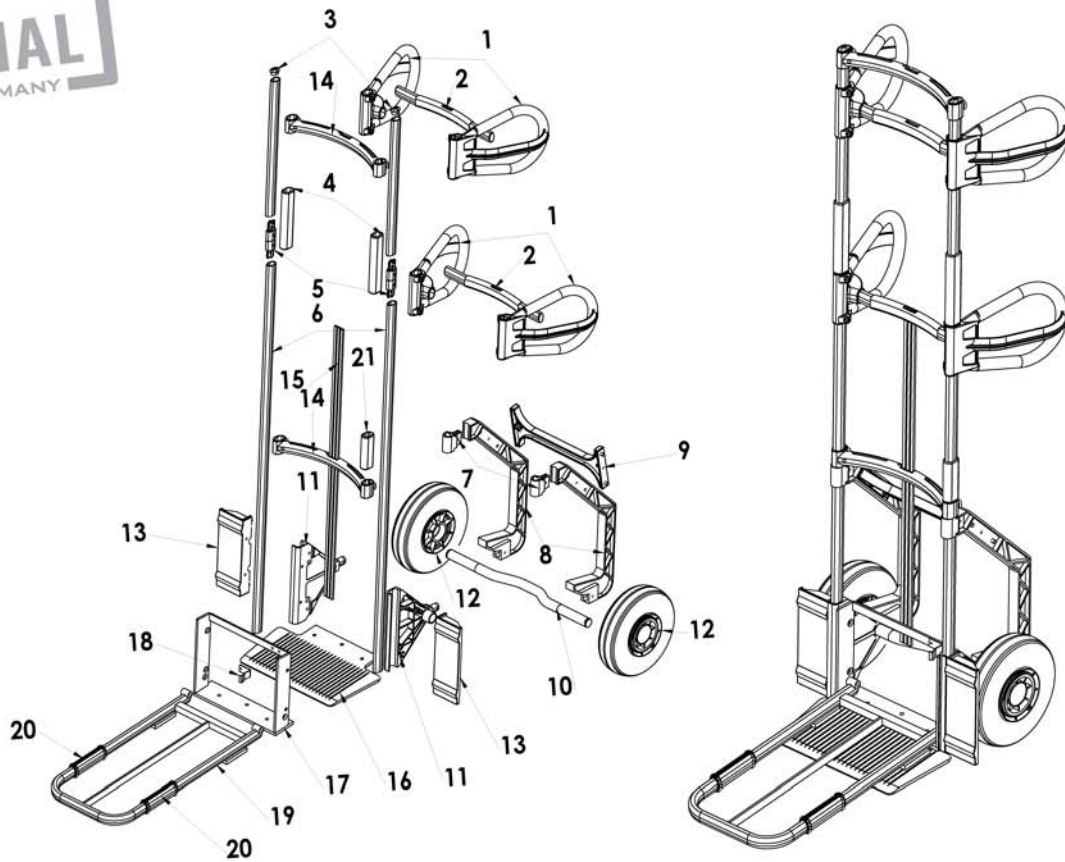

A5

Spare parts for hand truck
Type 823 820 25 160kl

THE ORIGINAL
MADE IN GERMANY

Qty.	Diagram no.	Description	Part no.
		Hand truck, complete	823 820 25 160kl
	1	Dog-ear handle with knuckle protection	101 1 893
	2	Connector for dog-ear handles, with slit	101 1 886
	3	Plug for elliptical tube	101 1 872
	4	Sleeve	101 1 038
	5	EXLAN joint	101 1 864
	6	Elliptical aluminium tube, 1,60 m, folding	101 1 749 03
	1-3,6+14	Elliptical aluminium tube, folding, complete	101 1 746 04
	7	Connecting clips	101 1 877
	8	Supporting skids, grey	101 1 875

Qty.	Diagram no.	Description	Part no.
	9	Connector for skids	101 1 879
	10	Aluminium axle, bent, 507 mm	101 1 137
	11	Axle support, big	101 1 001
	12	Wheel no. 25, AIRLEX	880 0 025
	13	Wheelguard, blue	101 1 011
	14	Crossbar with slit	101 1 890
	15	Centre strut, 830 mm	601 6 612
	16	Foot plate no. 6	101 1 416
	17	Shovel stick	103 1 039 01
	18	Retainer spring	102 1 901
	19	Alu tube shovel	101 1 174
	20	Grey rubber protector	304 3 033
	21	EXPRESSO O'Marker	301 3 022BL