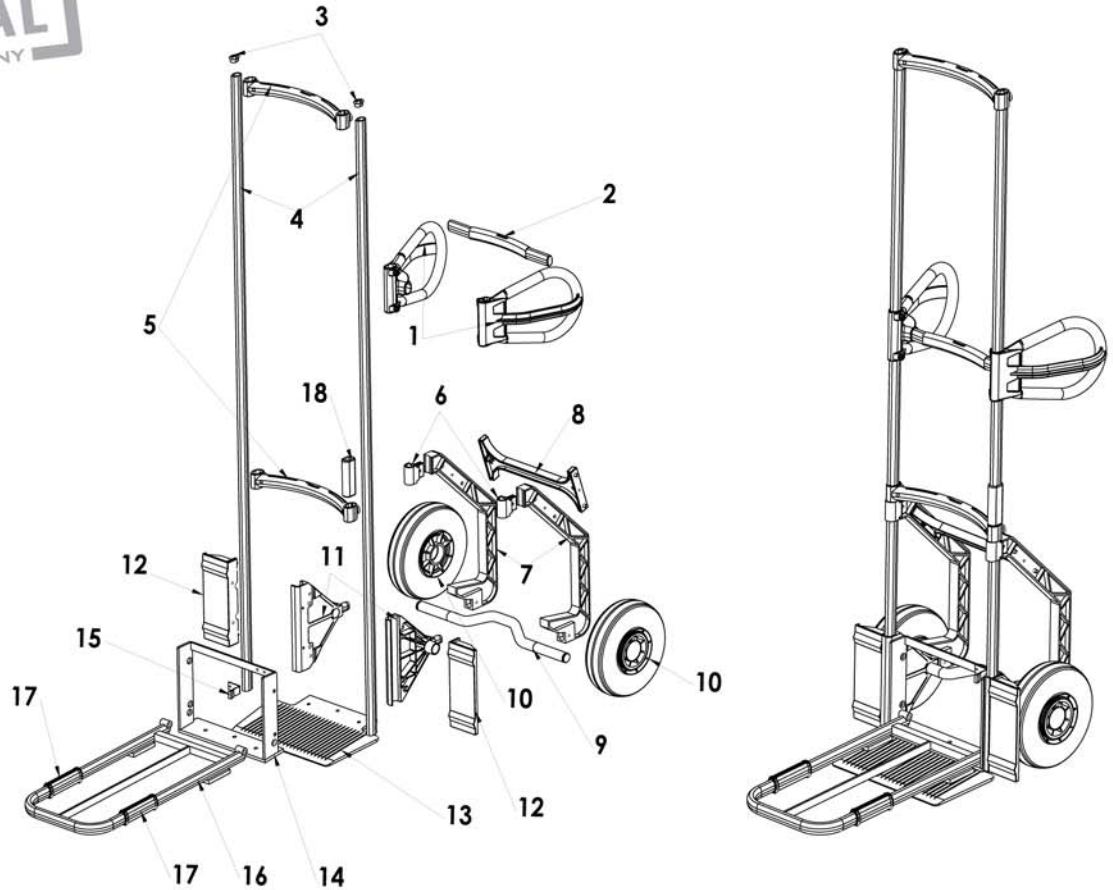

A4

Spare parts for hand truck
Type 833 820 25 1700 1

THE ORIGINAL
MADE IN GERMANY

Qty.	Diagram no.	Description	Part no.
		Hand truck, complete	833 820 25 1700 1
	1	Dog-ear handle with knuckle protection	101 1 893
	2	Connector for dog-ear handles with slit	101 1 886
	3	Plug for elliptical tube	101 1 872
	4	Frame, 1,70 m, reinforced	101 1 749 00
	5	Crossbar with slit	101 1 890
	1-5	Frame, complete	101 1 748 05
	6	Connecting clips	101 1 877
	7	Supporting skids, grey	101 1 875

Qty.	Diagram no.	Description	Part no.
	8	Connector for skids	101 1 879
	9	Aluminium axle, bent, 507 mm	101 1 137
	10	Wheel no. 25, complete	880 0 025
	11	Axle support, big	101 1 001
	12	Wheelguard, blue	101 1 011
	13	Foot plate no. 6	101 1 416
	14	Shovel stick	103 1 039 01
	15	Retainer spring	102 1 901
	16	Alu tube shovel	101 1 174
	17	Grey rubber protector	304 3 033
	18	EXPRESSO O'Marker	301 3 022BL