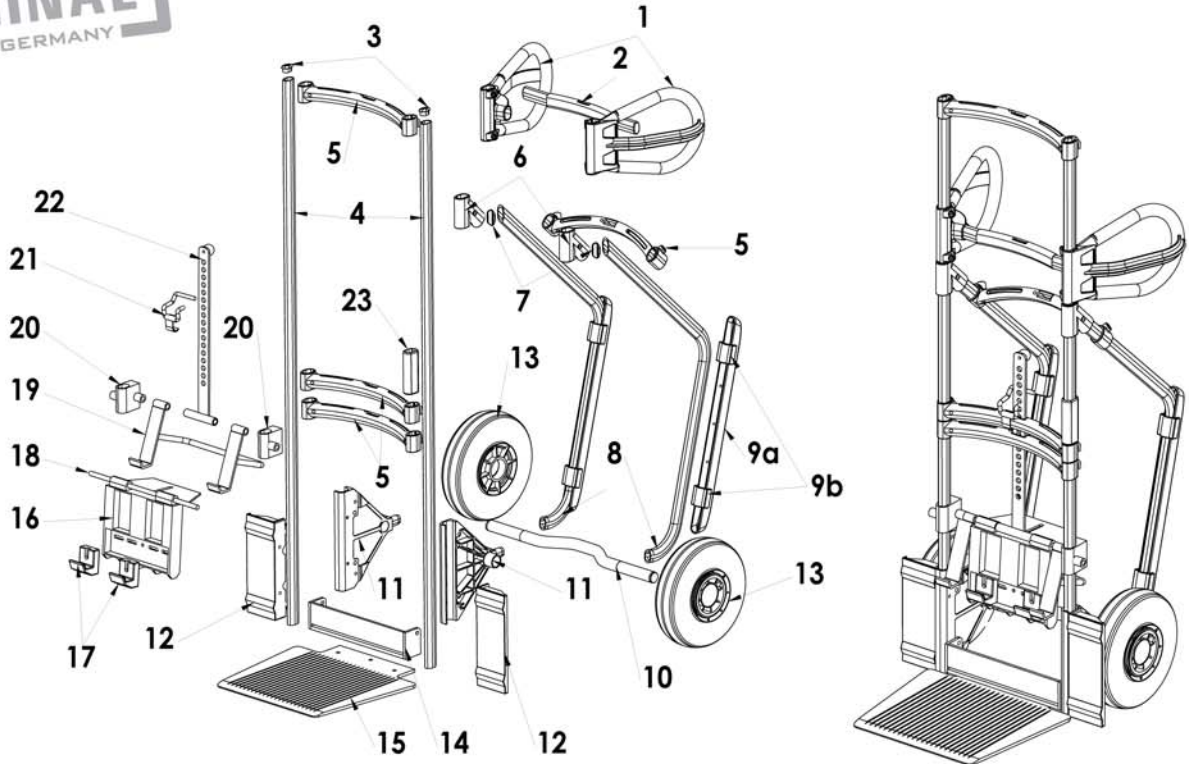

A7

Spare parts for hand truck
Type 843 215 24

THE ORIGINAL
MADE IN GERMANY

Qty.	Diagram no.	Description	Part no.
		Hand truck, complete	843 215 24
1		Dog-ear handle with knuckle protection	101 1 893
2		Connector for dog-ear handles, long, with slit	101 1 886
3		Plug for elliptical tube	101 1 872
4		Elliptical aluminium tube, 1,30 m	101 1 743
5		Crossbar with slit	101 1 890
6		Angle joint	101 1 887
7		Inlay for skids	101 1 888
8		Skids, complete	101 1 258
9a		EXLAN wear strips	101 1 014
9b		1 pc. clip for wear strips	101 1 878
10		Aluminium axle, bent, 507 mm	101 1 137
11		Axle support, big	101 1 001

Qty.	Diagram no.	Description	Part no.
	12	Wheelguard, blue	101 1 011
	13	Wheel no. 24, reinforced radial tread	880 0 024
	14	Shovel stick	102 1 039
	15	Foot plate no. 5 for dual stacking truck	101 1 435
	14+15	Shovel no. 5, aluminium, complete	101 1 425
	16	EXLAN retainer, blue	101 1 016
	17	EXLAN hook for retainer, black	101 1 017
	18	Retainer shaft, steel 330mm	102 1 823
	19	Steel twin-retainer	101 1 053
	20	Retainer guide, complete	101 1 814
	21	Fixture for pinched rod	101 1 042
	22	Pinched rod with ball end	101 1 044
	23	EXPRESSO O'Marker	301 3 022BL