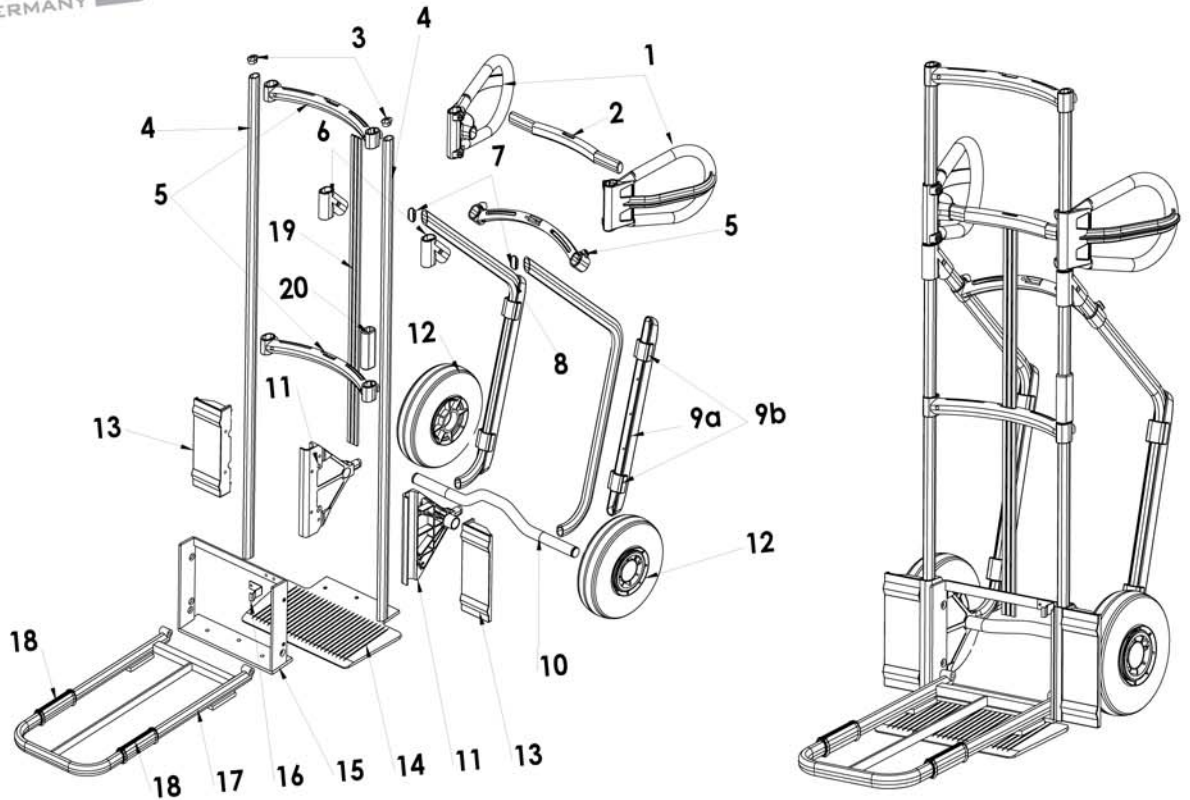

# A6

Spare parts for hand truck  
Type 843 820 21

THE ORIGINAL  
MADE IN GERMANY

Qty.	Diagram no.	Description	Part no.
		Hand truck, complete	843 820 21
1		Dog-ear handle with knuckle protection	101 1 893
2		Connector for dog-ear handles, long, with slit	101 1 886
3		Plug for elliptical tube	101 1 872
4		Elliptical aluminium tube, 1,30 m	101 1 743
5		Crossbar <u>with</u> slit	101 1 890
6		Angle joint	101 1 887
7		Inlay for skids	101 1 888
8		Skid, complete	101 1 258
9a		EXLAN wear strips	101 1 014
9b		1 pc. clip for wear strips	101 1 878

Qty.	Diagram no.	Description	Part no.
	10	Aluminium axle, bent, 507 mm	101 1 137
	11	Axle support, big	101 1 001
	12	Wheel no. 21, radial tread	880 0 021
	13	Wheelguard, blue	101 1 011
	14	Foot plate no. 6	101 1 416
	15	Shovel stick	103 1 039 01
	16	Retainer spring	102 1 901
	17	Alu tube shovel	101 1 174
	18	Grey rubber protector	304 3 033
	19	Centre strut, 800 mm, alu	601 6 612
	20	EXPRESSO O'Marker	301 3 022BL